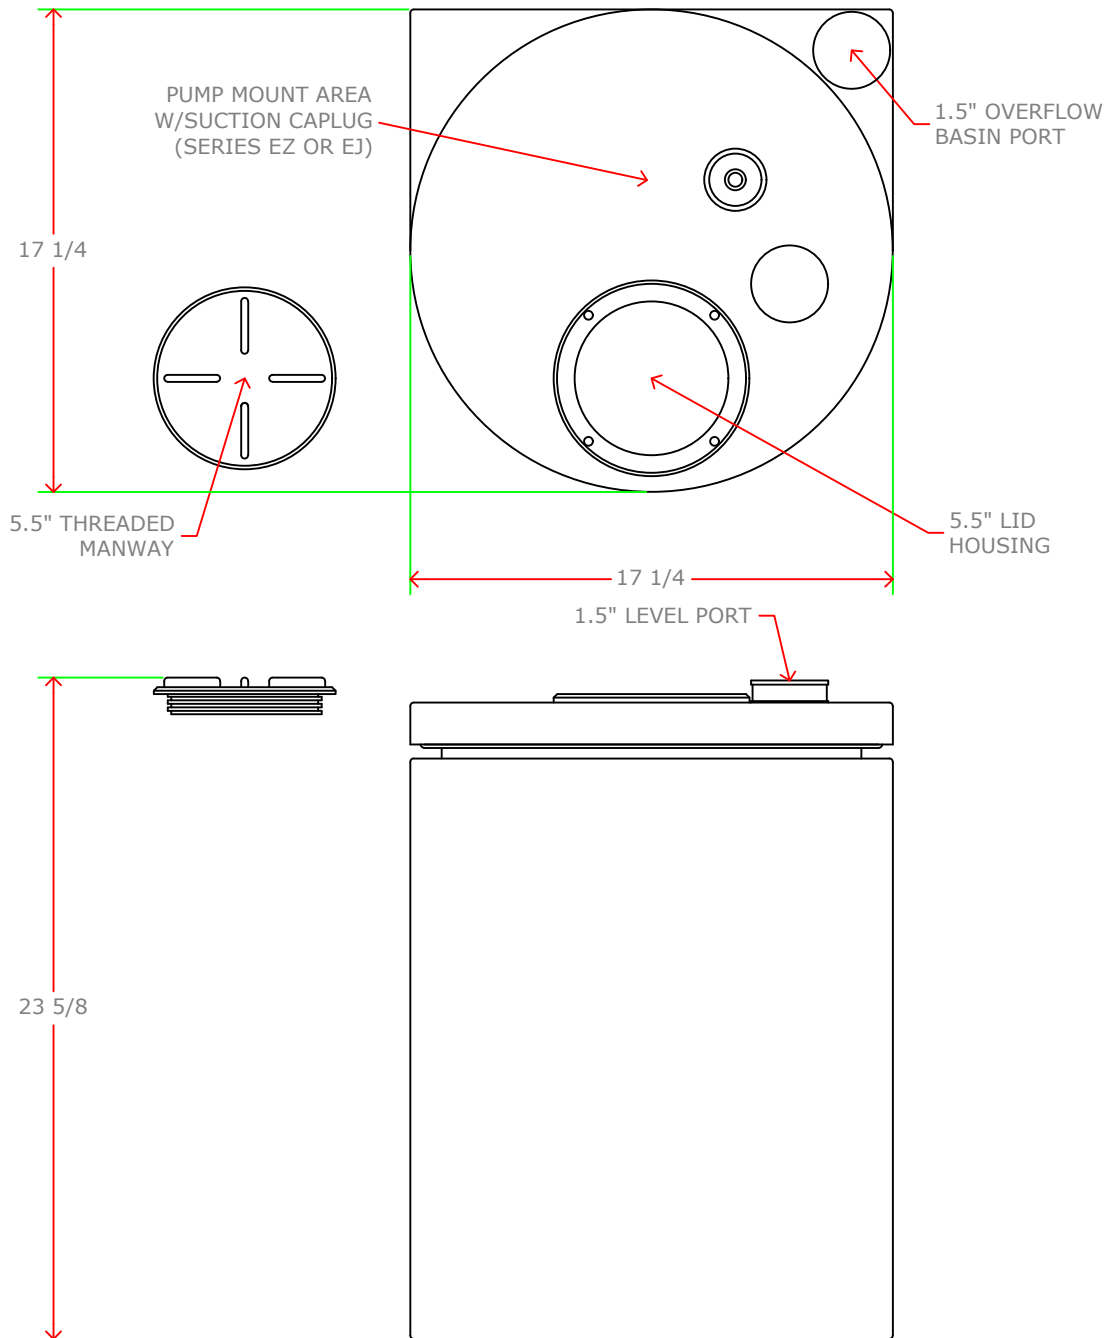

MATERIALS OF CONSTRUCTION:
LLHD PLOYETHYLENE

Capacity:	15	Gallons				
Max Temp.:	85	F				
Max Press.:	0	PSI				
Weight:	21	Lbs.				
Voltage.:	x	VAC	x	Phs	x	Hz
FLA.:	x	amps				

20	x	x
19	x	x
18	x	x
17	x	x
16	x	x
15	x	x
14	x	x
13	x	x
12	x	x
11	x	x
10	x	x
9	x	x
8	x	x
7	x	x
6	x	x
5	x	x
4	x	x
3	x	x
2	x	x
1	x	x

#	PART	DESCRIPTION
F	x	xx/xx/xx
E	x	xx/xx/xx
D	x	xx/xx/xx
C	x	xx/xx/xx
B	x	xx/xx/xx

General Treatment Products, Inc.
PO Box 8697, Brea, CA 92822
Phone: 714) 257-9165 <http://www.gtpcompany.com>
Fax: 714) 257-9215 customerservice@gtpcompany.com

Date: 7/1/18 Scale: NTS Rev.: A

Description: DWP DOUBLEWALL TANK ASSEMBLY

Model: DWP15-BLUE