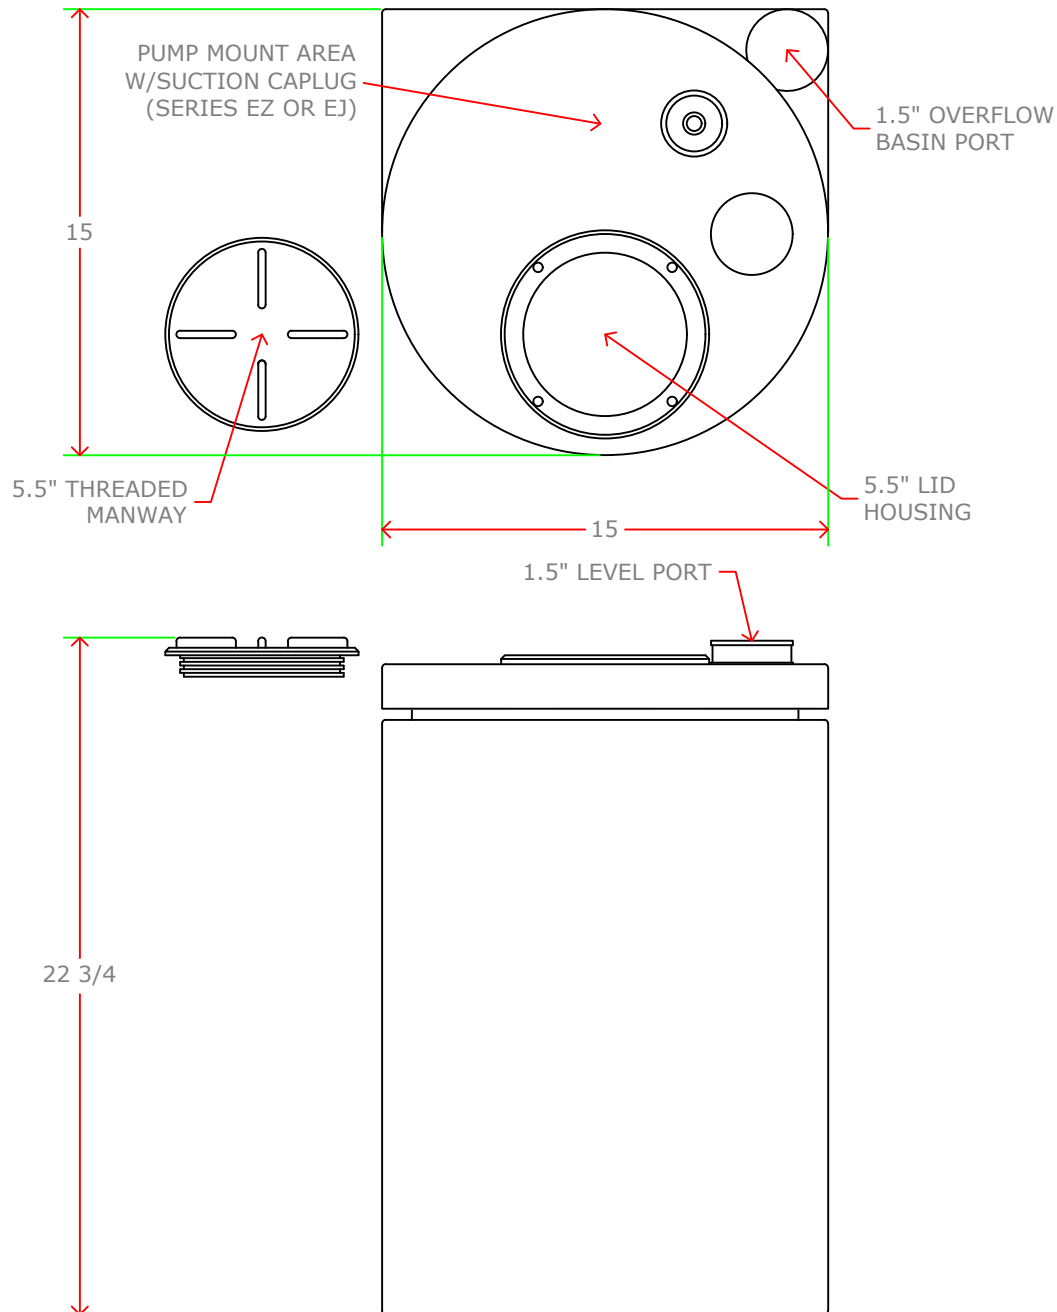

Date: 7/1/18 **Scale:** NTS **Rev.:** A

Description:
DWP DOUBLEWALL TANK ASSEMBLY

Model:
DWP7.5

MATERIALS OF CONSTRUCTION:
LLHD POLYETHYLENE

Capacity:	10	Gallons				
Max Temp.:	85	F				
Max Press.:	0	PSI				
Weight:	18	Lbs.				
Voltage.:	x	VAC	x	Phs	x	Hz
FLA.:	x	amps				

20	x	x
19	x	x
18	x	x
17	x	x
16	x	x
15	x	x
14	x	x
13	x	x
12	x	x
11	x	x
10	x	x
9	x	x
8	x	x
7	x	x
6	x	x
5	x	x
4	x	x
3	x	x
2	x	x
1	x	x

#	PART	DESCRIPTION
F	x	xx/xx/xx
E	x	xx/xx/xx
D	x	xx/xx/xx
C	x	xx/xx/xx
B	x	xx/xx/xx